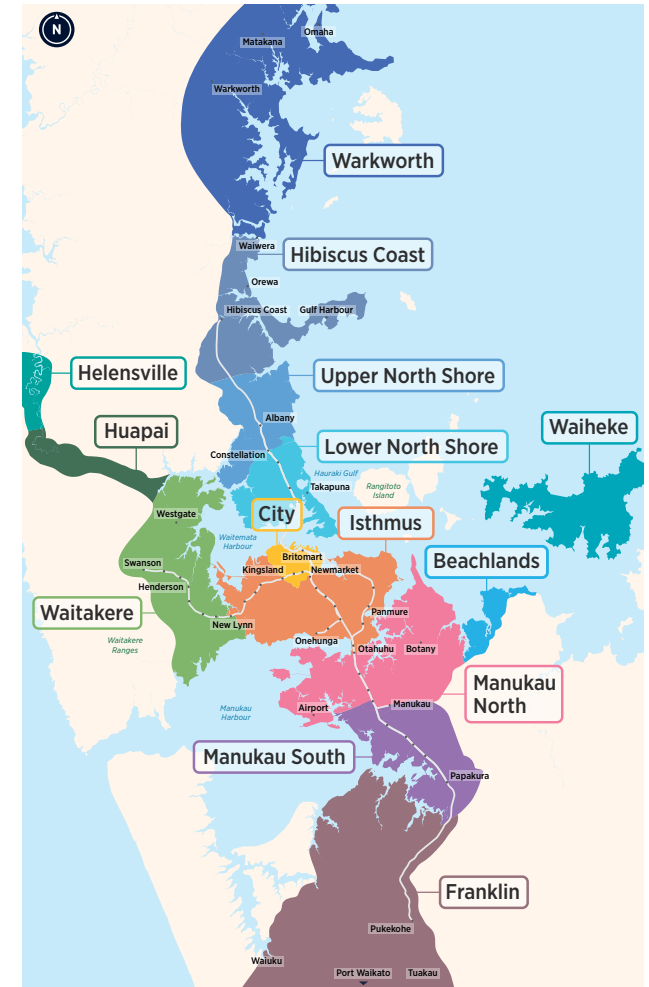

# Devonport Bayswater Hauraki

Northern Bus & Ferry Timetable

Your guide to buses and ferries in this area

<b>801</b>	<b>802</b>	<b>806</b>
<b>807</b>	<b>814</b>	

## Routes

- 801** Bayswater Ferry Terminal, Takapuna, Akoranga Station
  - 802** Bayswater, Esmonde Rd, Wellesley St, City Centre (Mayoral Dr) (Monday to Friday peak only)
  - 806** Stanley Point, Devonport Ferry Terminal
  - 807** Cheltenham, Devonport Ferry Terminal
  - 814** Devonport Ferry Terminal, Narrow Neck, Takapuna, Akoranga Station
- Devonport to City Ferry  
Bayswater to City Ferry  
Stanley Bay to City Ferry  
Devonport to Waiheke Island Ferry

Other timetables available in this area that may interest you

Timetable	Routes
Campbells Bay, Sunnynook, Milford, Takapuna	<b>82, 83, 842, 843, 845, 856, 871, 907</b>
Long Bay, Torbay, Browns Bay, Mairangi Bay	<b>83, 856, 861, 865, 878</b>
Beach Haven, Birkenhead	<b>97B, 97R, 97V, 917, 931, 933, 941, 942, 966, Beach Haven Ferry, Birkenhead Ferry</b>
Glenfield, Bayview, Windy Ridge	<b>95B, 95C, 95G, 906, 917, 939, 941, Birkenhead Ferry</b>
Hillcrest, Northcote	<b>923, 924, 926, 928, 942</b>
Greenhithe, Unsworth Heights, Wairau Valley	<b>120, 901, 906, 907</b>
Albany	<b>883, 884, 885, 861, 866, 889, 890, 917</b>
Hibiscus Coast	<b>981, 982, 983, 984, 985, 986, 987, 988, NX1, Gulf Harbour Ferry</b>
Hibiscus Coast Station, Albany Station, Britomart (Lower Albert St) via all Northern Busway stations	<b>NX1</b>
Albany Station, City universities, Wellesley St via all Northern Busway stations	<b>NX2</b>
Warkworth	<b>995, 996, 997</b>

## Fare Zones & Boundaries

- Warkworth
- Hibiscus Coast
- Upper North Shore
- Lower North Shore
- Helensville
- Huapai
- Waitakere
- City
- Isthmus
- Waiheke
- Manukau North
- Manukau South
- Franklin
- Beachlands