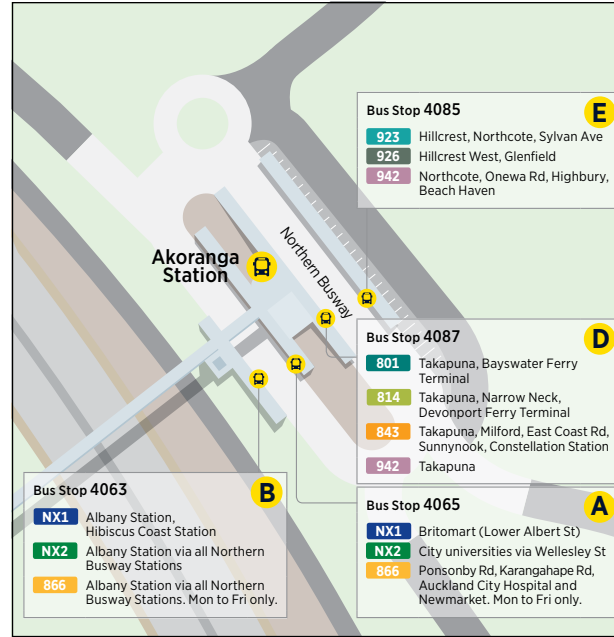

Akoranga Bus Station